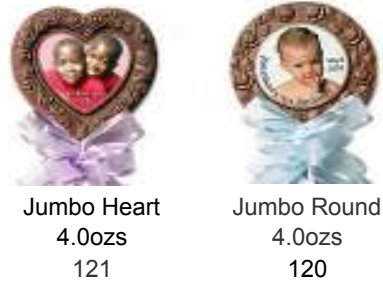

Deluxe Lollipops

15/\$100 (1) pic.  
Additional \$5.00 each

Standard Lollipops

25/\$100 (1) pic.  
Additional \$3.50 each

Jumbo Lollipops

10/\$100 (1) pic.  
Additional \$9.00 each

Cookies

40/\$100 (1pic.)  
Additional \$2.50 each  
Add \$1.00 per bag if desired

Party Favors

15/\$100 (1) pic.  
Additional \$5.00 each

Portraits

4/\$125 (1) pic.  
Additional \$25.00 each

Heart Portrait 7.5oz  
209

Standard Portrait  
13oz  
211

Wedding Bells  
Portrait 13oz  
212

Columns Portrait  
13oz  
213